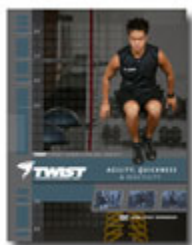

DVD Continuing Education Home Study Product Packages

Sport Balance™

- BOSU® Balance Trainer
- Extreme Balance Board
- Twist ABS Stability Ball (65 or 55cm)
- Soft Shell Medicine Ball (4 or 6lb)

\$290
(Retail \$345)

Sport Core™

- BOSU® Balance Trainer
- Twist ABS Stability Ball (65 or 55cm)
- Soft Shell Medicine Ball (4 or 6lb)
- Smart Toner™ (6ft heavy or Very Heavy)

\$185
(Retail \$220)

Agility, Quickness & Reactivity™

- BOSU® Balance Trainer
- Agility Hurdles (set of 8)
- Flat rung Agility Ladder (30')
- Agility Slats (set of 12)

\$335
(Retail \$400)

Sport Strength - Chest & Back™

Sport Strength - Legs & Shoulders™

- BOSU® Balance Trainer
- Twist Sling Shot™
- Twist Smart Toner™ (6' Heavy or Very Heavy)
- Extreme Balance Board